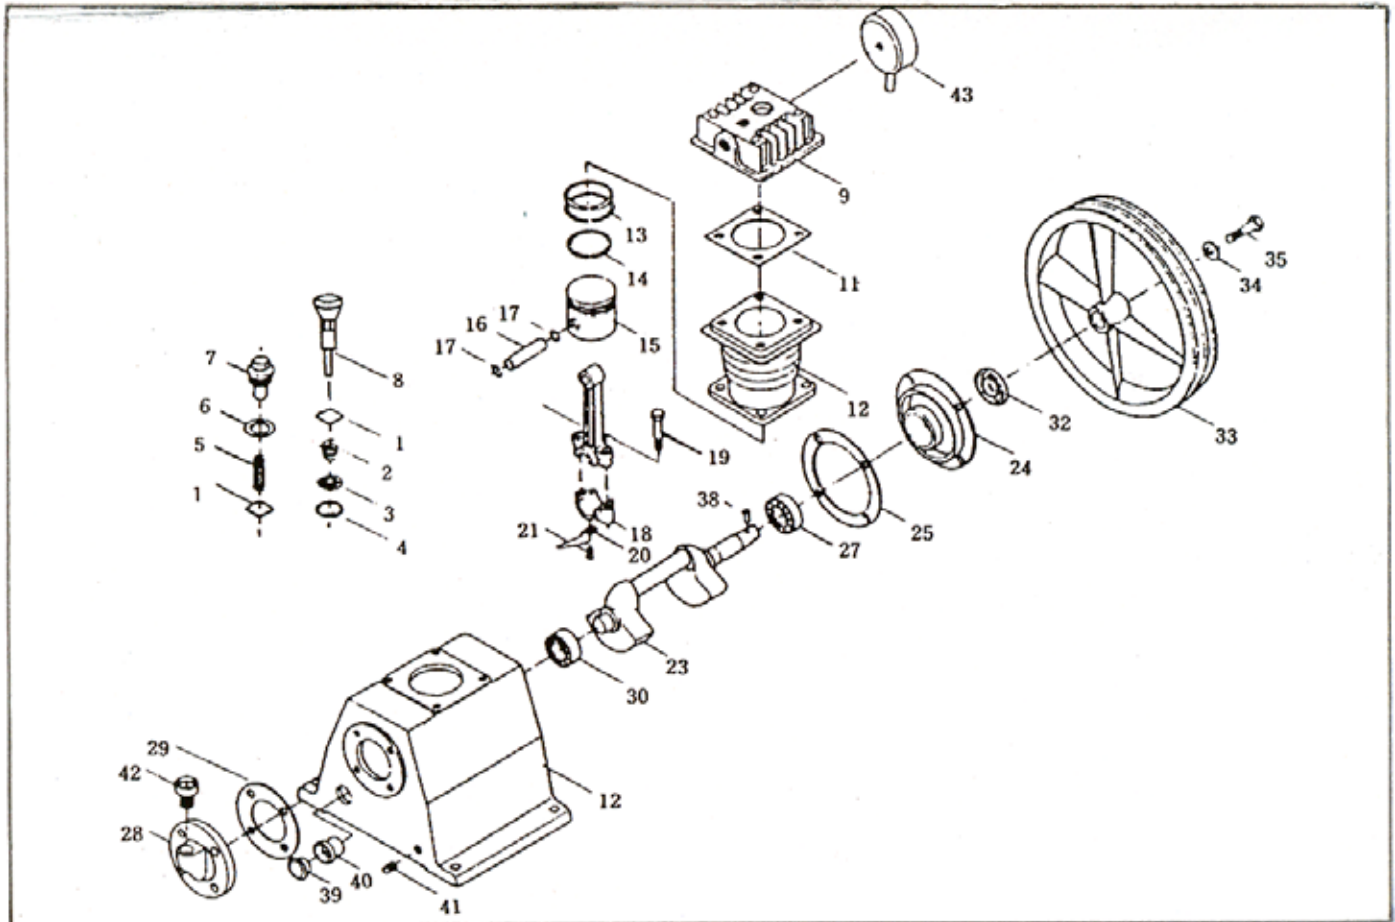

## MODEL ES-03 AIR COOLED, SINGLE STAGE, SINGLE CYLINDER

	Description	QTY	PART NO.
	<b>VALVES</b>		
1.	Inlet & Outlet Valve Plate	2	70111-31030
2.	Inlet Valve Spring	1	70111-31070
3.	Inlet Valve Receiver	1	70111-31020
4.	Inlet Valve Snap Ring	1	93610-130225
5.	Outlet Valve Spring	1	70111-41070
6.	Outlet Valve Push Cover Gasket	1	70111-11461
7.	Outlet Valve Push Cover	1	70111-11450
8.	Manual Unloader Assembly	1	70111-11300
9.			
	<b>CYLINDERS</b>		
9A.	Cylinder Head Assembly (Includes Valves)	1	70111-11000-4024
9B.	Cylinder Head (Bare Casting)	1	70111-11010
10.	Cylinder Head Bolt (Not Shown)	4	(Hardware Item)
11.	Cylinder Head Gasket	1	70111-11612
12.	Cylinder & Crankcase	1	70111-57010-4024
13.	Compression Ring	2	70111-61030
14.	Oil Control Ring	1	70111-61050
15.	Piston	1	70111-61011
16.	Piston Pin	1	70111-61120
17.	Piston Pin Snap Ring	2	70111-61070
18.	Connecting Rod Assembly	1	70111-61200
19.	Connecting Rod Bolt	2	(furnished on conn. Rod only)
20.	Oil Splash Dipper	1	70111-61282
21.	Oil Splash Dipper Bolt	1	91507-2304010
22.	Oil Splash Dipper Bolt Washer (Not Shown)	1	92522-130400